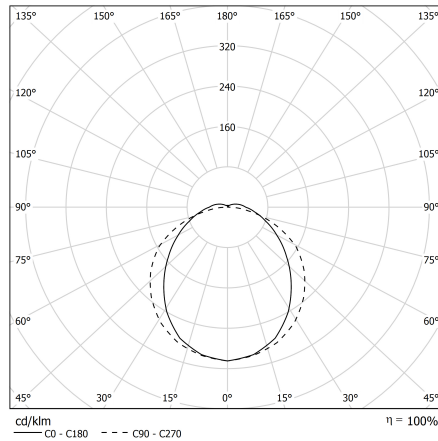

## PIPE LINE PG

Methacrylate satin diffuser for soft emission with UGR<22.

CODE		FLUX	SIZE	CERTIFICATIONS
86PG48L490	48W 4000K	6354lm	1088mm	CE IP40 A <sup>+</sup>