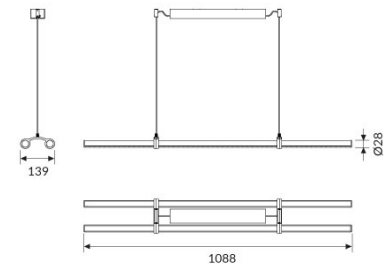

## PIPE LINE PG

Methacrylate satin diffuser for soft emission with UGR<22.

CODE		FLUX	SIZE	CERTIFICATIONS
86PG48L490	48W 4000K	6354lm	1088mm	CE IP40 A <sup>+</sup>